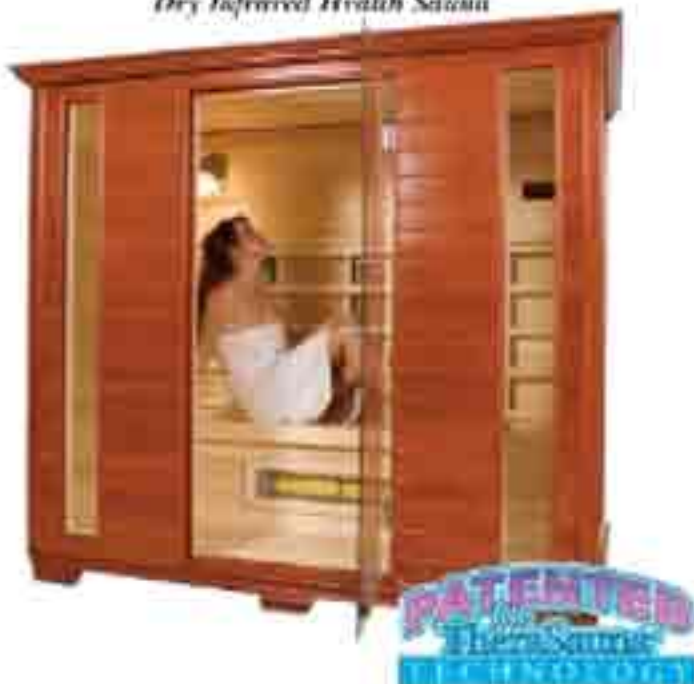

Call Us Any Time: 888-826-4556

ETS "WOLFF SYSTEMS"
TANNING BEDS

GREEN EGG GRILLS
#1 IN THE WORLD

We Will Beat Any Price !!!
GUARANTEED !!!

TheraSauna
The Original Polytent
Dry Infrared Health Saunas

QCA SPAS #1 World Wide
Over 60 Models to Choose