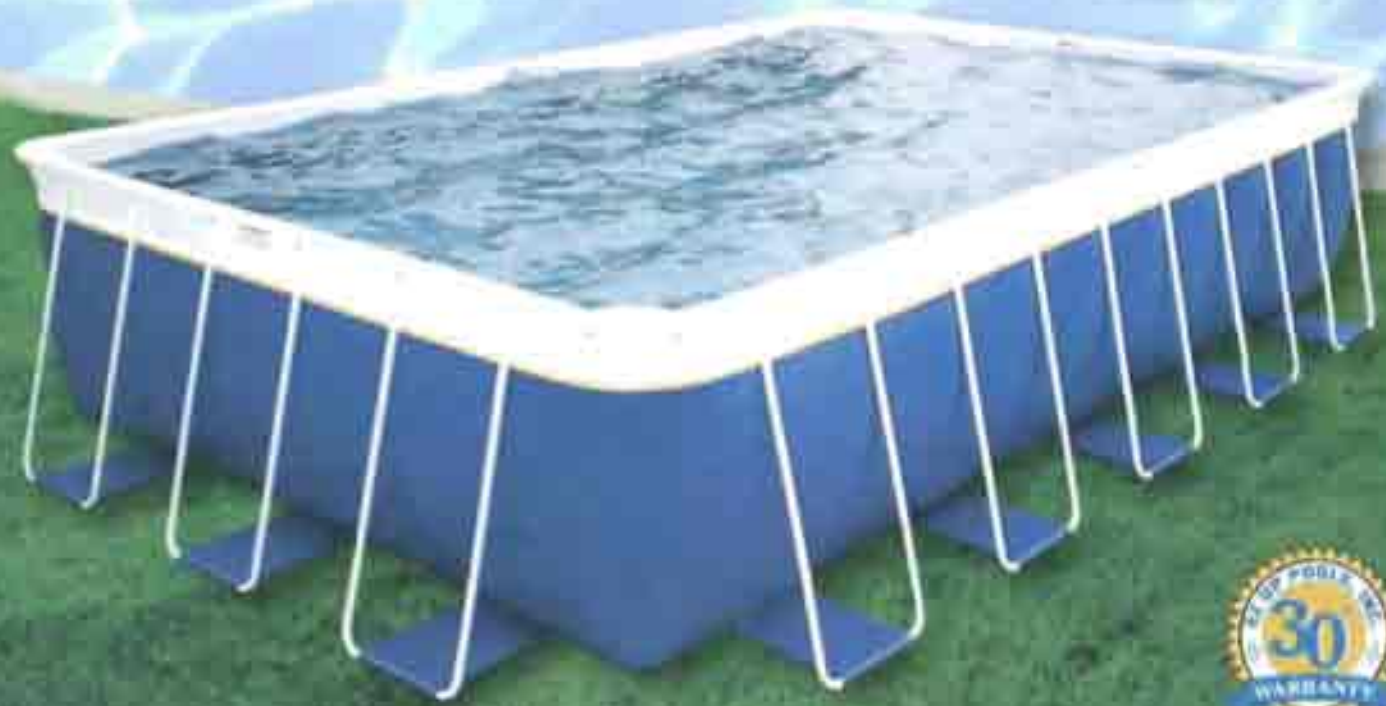

**Bringing Families Closer Together
for Over 10 Years**

**Legacy[®]
POOLS**

www.ezup-pools.com

Legacy[®] POOLS

Skimmer

- Low profile, flexible and fit inside of the pool wall and held down with straps

Liner

- 35 MIL thickness with royal blue outside and marbled inside

Corner Frame

- Built to be incredibly steady and secures the safety by minimizing the movement of the frames

Top Rail

- Designed to last with 1.8mm thickness and 59.9mm diameter offers durability with easy clip feature for convenient installation