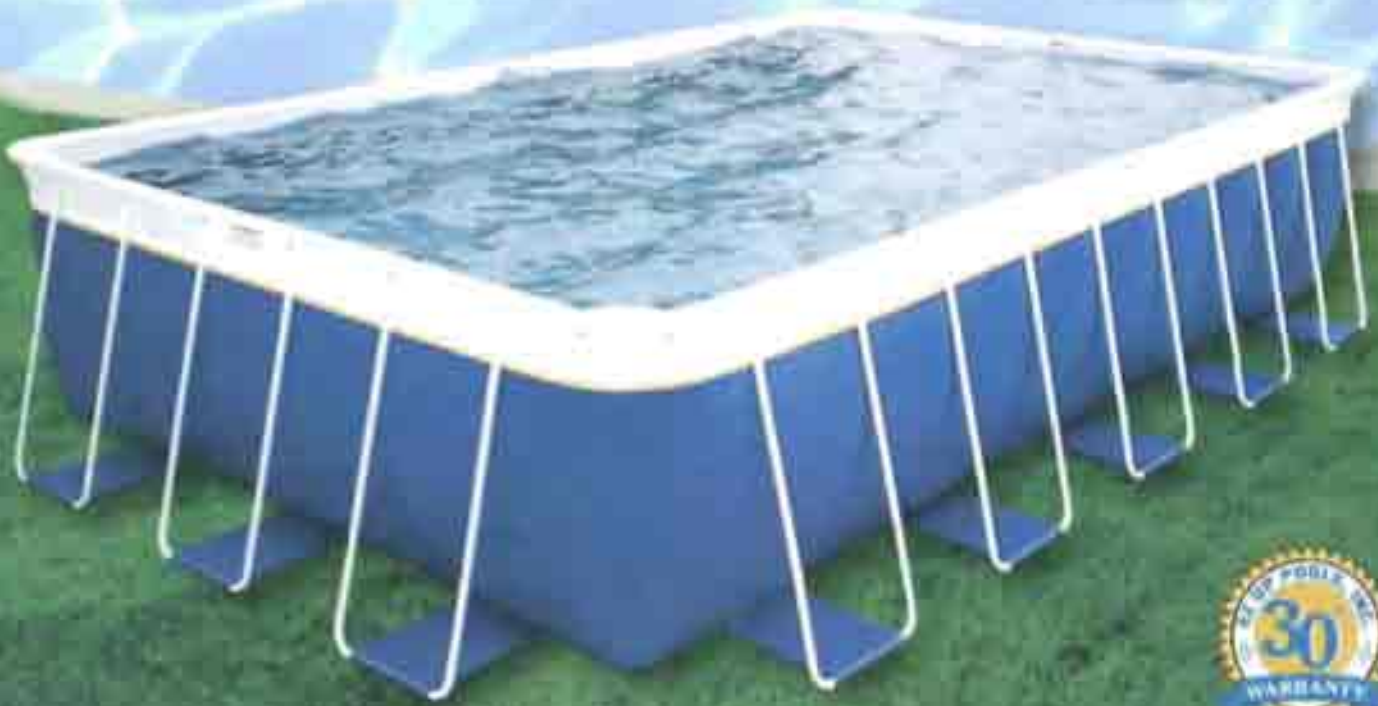

**Bringing Families Closer Together
for Over 10 Years**

**Legacy[®]
POOLS**

www.ezup-pools.com

Legacy[®] POOLS

Skimmer

- Low profile, flexible and fit inside of the pool wall and held down with straps

Liner

- 35 MIL thickness with royal blue outside and marbled inside

Corner Frame

- Built to be incredibly steady and secures the safety by minimizing the movement of the frames

Top Rail

- Designed to last with 1.8mm thickness and 59.9mm diameter offers durability with easy clip feature for convenient installation