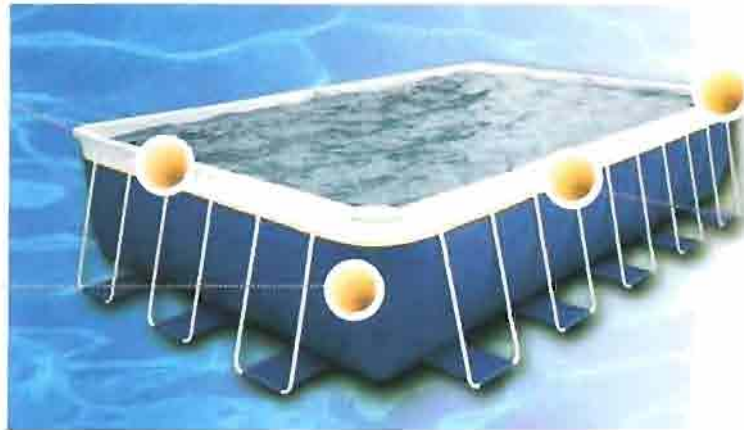

**Bringing Families Closer Together
for Over 10 Years**

**Legacy[®]
POOLS**

www.ezup-pools.com

Legacy[®] POOLS

Skimmer

- Low profile, flexible and fit inside of the pool wall and held down with straps

Liner

- 35 MIL thickness with royal blue outside and marbled inside

Corner Frame

- Built to be incredibly steady and secures the safety by minimizing the movement of the frames

Top Rail

- Designed to last with 1.8mm thickness and 59.9mm diameter offers durability with easy clip feature for convenient installation

Material Specification

Steel Pipe

1. 13 Guage Milled Steel
*Acid Washed
2. Hot-Dipped Galvanized
*Galvanized Inside and Out
3. Zinc Plated Coating
*ASTM B633 Type Class 3
4. Powder-Coated
*Coated Twice for Thorough Coverage