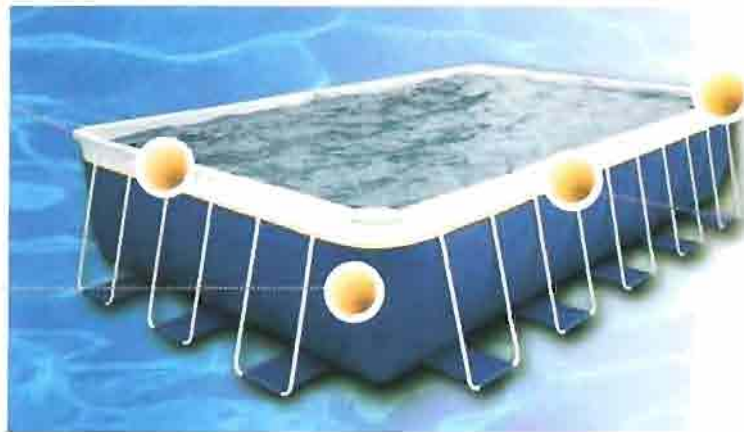

**Bringing Families Closer Together
for Over 10 Years**

**Legacy[®]
POOLS**

www.ezup-pools.com

Legacy[®] POOLS

Skimmer

- Low profile, flexible and fit inside of the pool wall and held down with straps

Liner

- 35 MIL thickness with royal blue outside and marbled inside

Corner Frame

- Built to be incredibly steady and secures the safety by minimizing the movement of the frames

Top Rail

- Designed to last with 1.8mm thickness and 59.9mm diameter offers durability with easy clip feature for convenient installation

Material Specification

Steel Pipe

- 1. 13 Guage Milled Steel**
*Acid Washed
- 2. Hot-Dipped Galvanized**
*Galvanized Inside and Out
- 3. Zinc Plated Coating**
*ASTM B633 Type Class 3
- 4. Powder-Coated**
*Coated Twice for Thorough Coverage