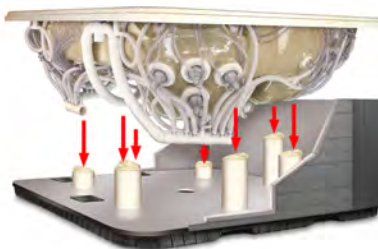

PVC column support foundation

- Supports over 10,000 pounds (5 tons)
- Will not rot, mold or rust
- Spa industry's strongest column supports
- Engineered for a precise fit to every spa