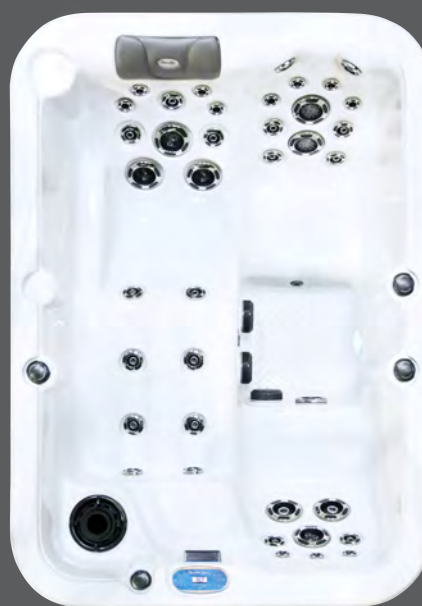

ES76R 2 jet pumps | 40 jets | 3 person
76" x 53" x 34"