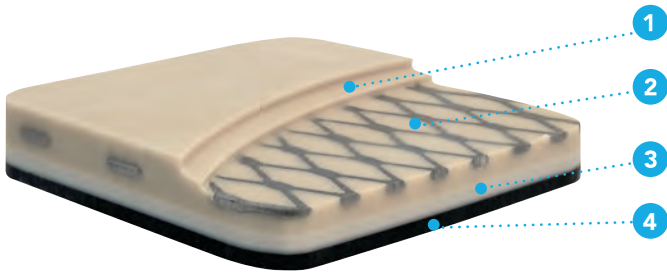

WATER PURIFICATION SYSTEMS

Ozone	✓
24 hr. Filtration System	✓
CLEAR	Option
UVC	Option
Filter Size	100 sq. ft.

FEATURES

24 hr. Filtration System

River Jets

Spa Fountains

Headrests

Hydrotherapy Jets

Digital Spa Control

EXCLUSIVE FEATURES

A Better Build

Circulation Pump

The energy efficient circulation pump works to automatically filter 100% of the water through each of the filtration systems several times a day.