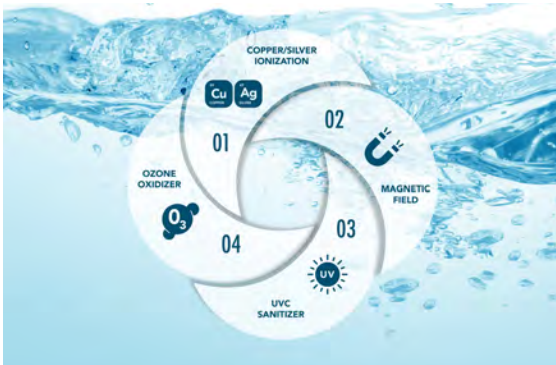

OZONE

STANDARD FEATURE: Clearwater Spas ozone helps clean water naturally with less chemicals. Using the latest technologies in ozone water purification, the ozonator uses corona discharge to produce ozone (O₃). Standard feature for all Clearwater Spas but Resort and Beachcraft series.

THE CLEARWATER DIFFERENCE

CLEAR

STATE OF THE ART WATER MANAGEMENT SYSTEM

CLEAR is a state-of-the-art water management system that is a Clearwater exclusive. It combines four proven technologies to provide you the best fresh water experience. Natural and virtually chemical free water that just feels better.

STAGE 1 Copper/Silver Ionization System: Purifies water using safe and natural minerals which inhibit the growth of algae and bacteria and greatly reduces the need for chemical sanitizers.

STAGE 2 Magnetic Field: Water passes by the powerful magnetic field which polarizes molecules and gives water a positive (+) charge. This as a conditioner gives it a silky smooth feel.